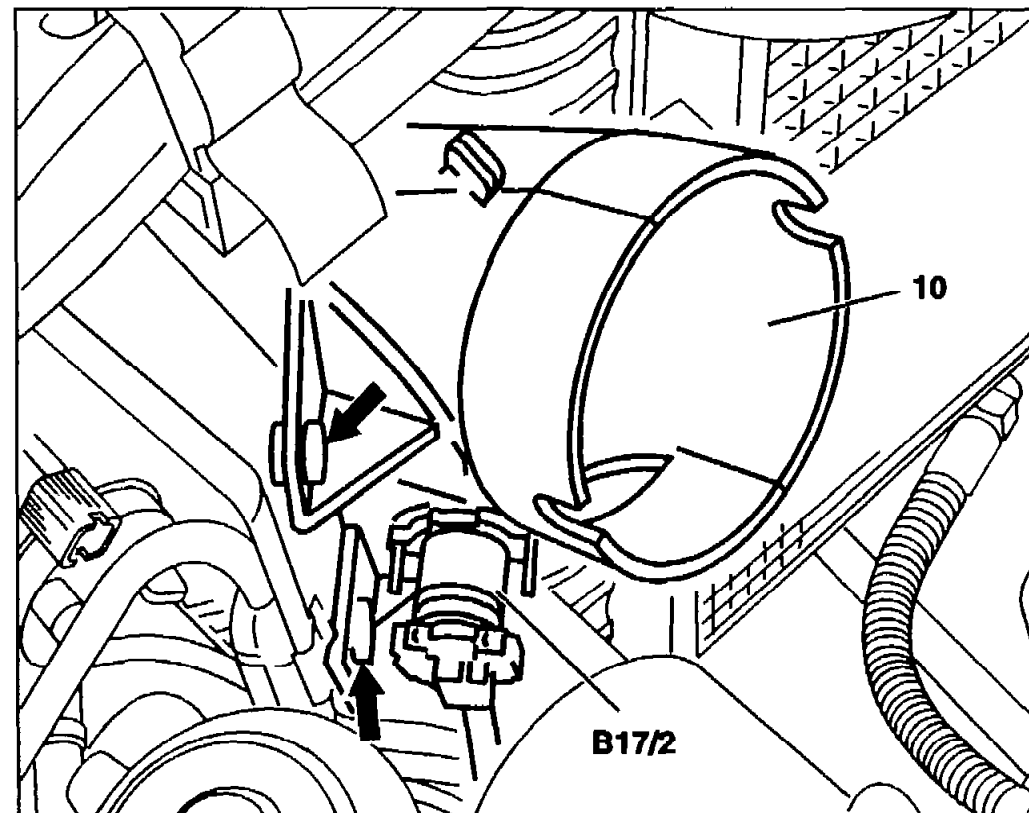

K1

AR09.10-P-8221EB

Removing and installing intake scoop

14.7.94

ENGINE 119.97
in MODEL 129

Left intake scoop illustrated

10 Intake scoop

B17/2 Intake air temperature sensor

Arrows Expanding clips

P09.10-0226-11

Fig. item, etc.	Work instructions		
B17/2	Coupling of intake air temperature sensor	detach at left intake scoop	

Arrows	Expanding clips	remove	
--------	-----------------	--------	--