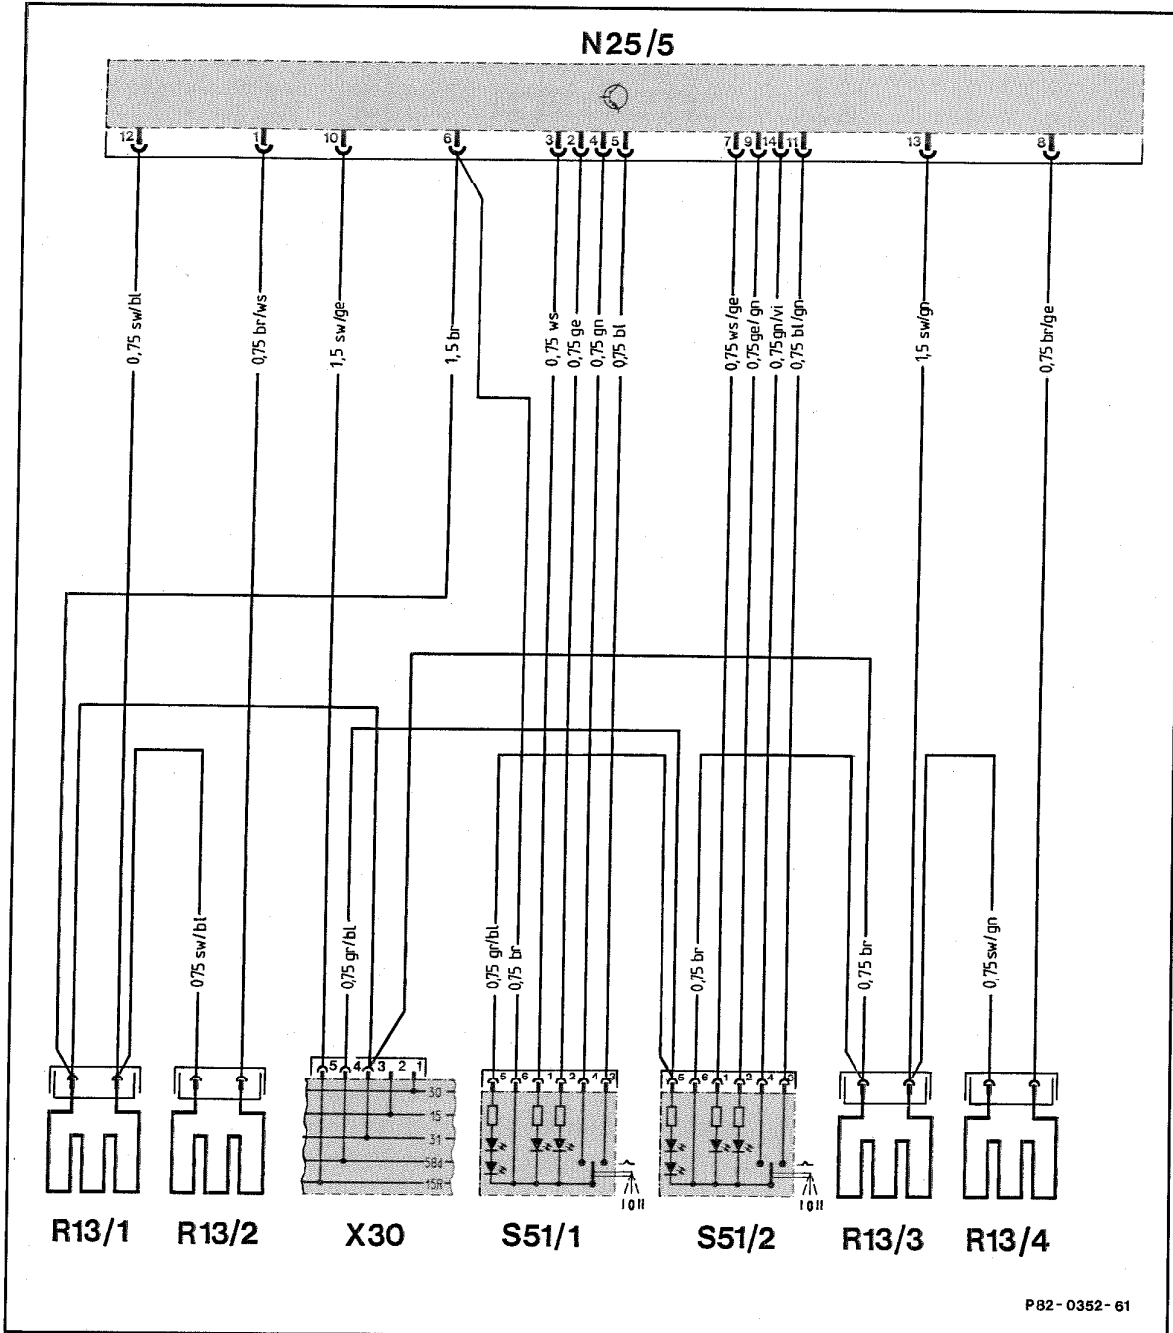

82-0805 Wiring diagrams seat heater with automatic shut-off

B. Version as of 09/87

Vehicle ident end no. 368 215

Seat heater for seat front left and right

P82-0352-61

P82-0352-61

N25/5 Front HS control module
R13/1 Left front seat cushion heater element
R13/2 Left front backrest heater element
R13/3 Right front seat cushion heater element

R13/4 Right front backrest heater element
S51/1 Left front seat heater switch
S51/2 Right front seat heater switch
X30 Accessory equipment connector block