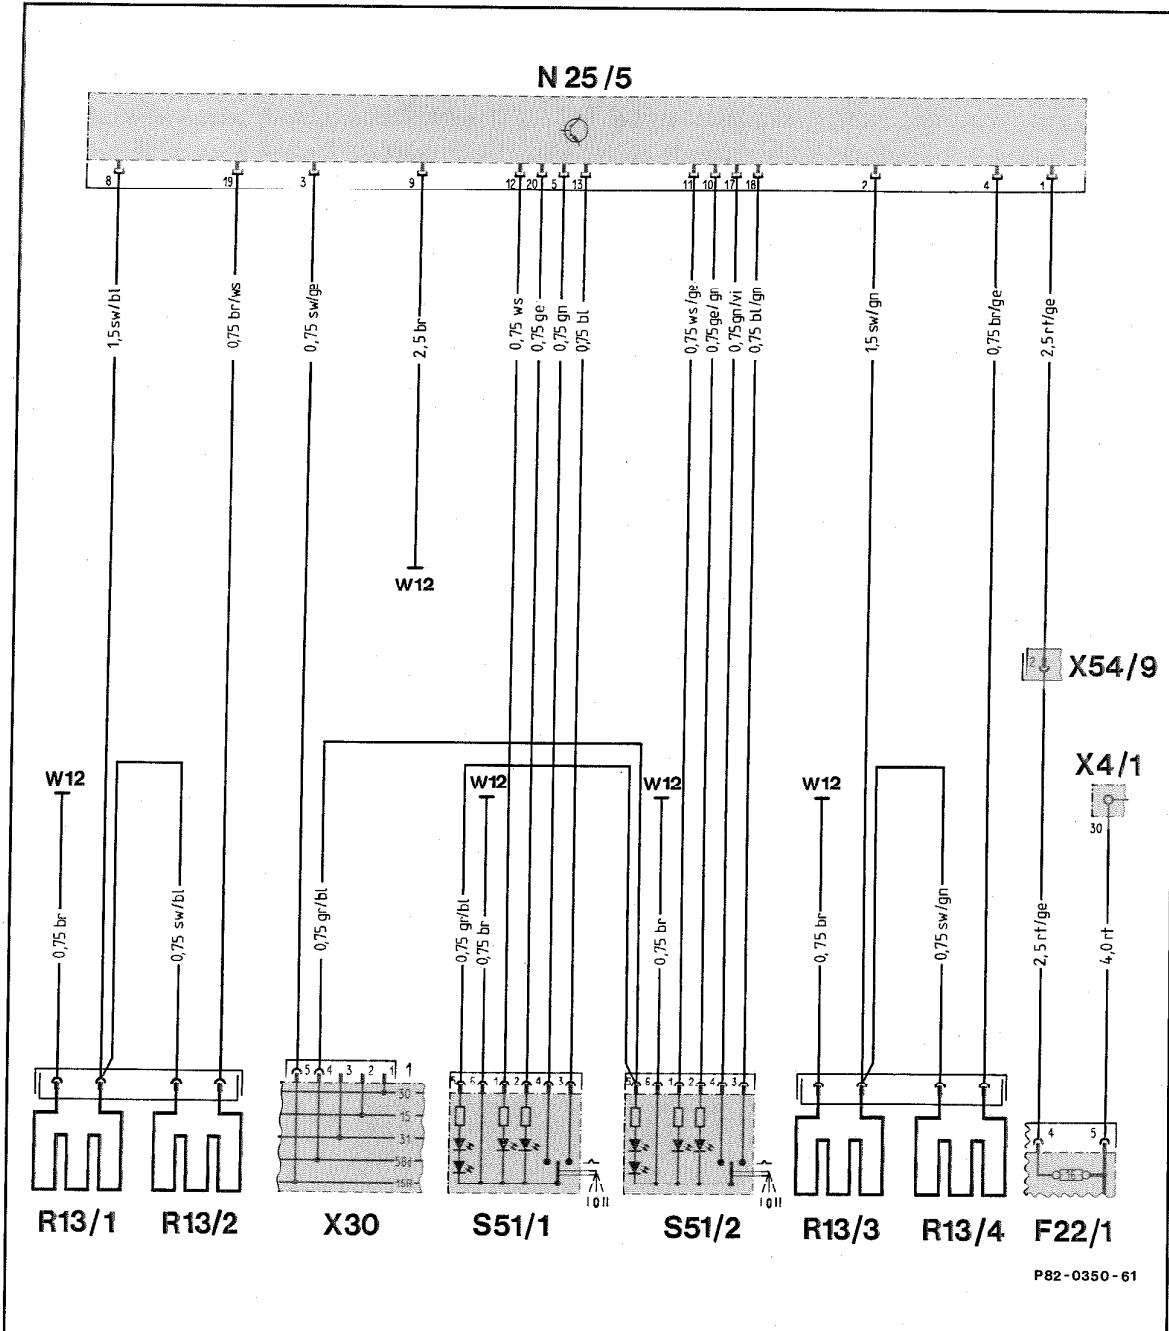

82-0805 Wiring diagrams seat heater with automatic shut-off

C. Version as of 10/88

Vehicle ident end no. A 439 287

Seat heater for seats front left and front right

P82-0350-61

P82-0350-61

F22/1 Auxiliary fuse holder (trailer hitch/HS)
N25/5 Front HS control module
R13/1 Left front seat cushion heater element
R13/2 Left front backrest heater element
R13/3 Right front seat cushion heater element
R13/4 Right front backrest heater element

S51/1 Left front seat heater switch
S51/2 Right front seat heater switch
W12 Ground (center console)
X4/1 Terminal block (circuit 30, interior) (2-pole)
X30 Accessory equipment connector block
X54/9 Heated seats voltage supply connector (2-pole)