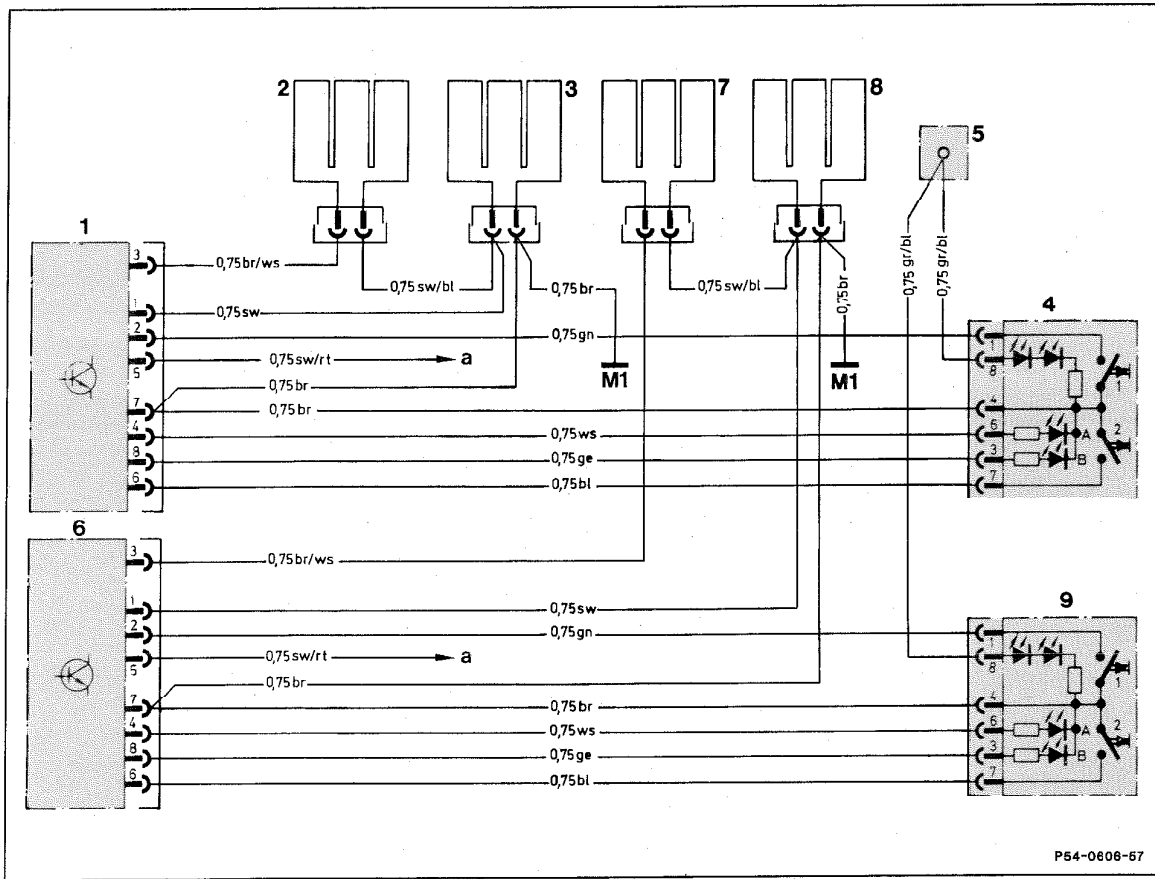

82-0805 Wiring diagrams seat heater with automatic shut-off

P54-0606-57

Wiring diagram rear seat heater

1	Relay seat heater left	7	Heating cushion seat right
2	Heating cushion seat left	8	Heating cushion backrest right
3	Heating cushion backrest left	9	Switch seat heater right
4	Switch seat heater left		Stage 1 low
	Stage 1 low		Stage 2 high
	Stage 2 high	M1	Starter
5	Terminal block terminal 58d	a	Fuse no. 14 terminal 15
6	Relay seat heater right