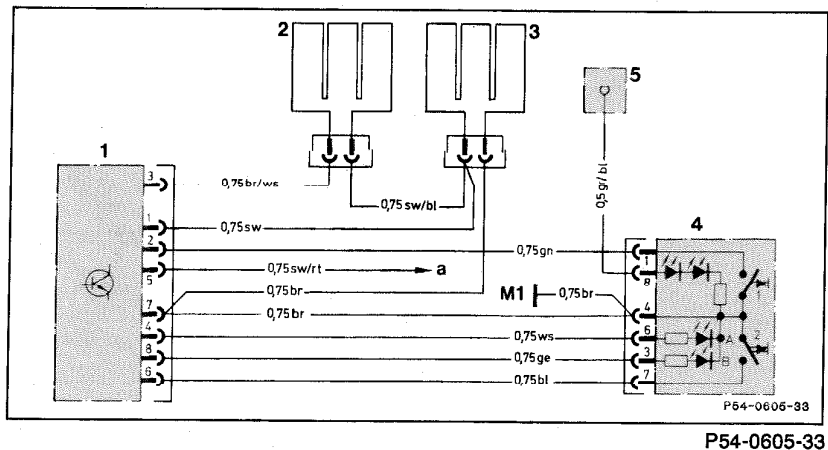

82-0805 Wiring diagrams seat heater with automatic shut-off

A. Version up to 09/87

Wiring diagram left or right front

1	Relay seat heater	5	Terminal block terminal 58d
2	Heating cushion seat	M1	Starter
3	Heating cushion backrest	a	To fuse no. 9 terminal 15R
4	Switch seat heater		
	Stage 1 low		
	Stage 2 high