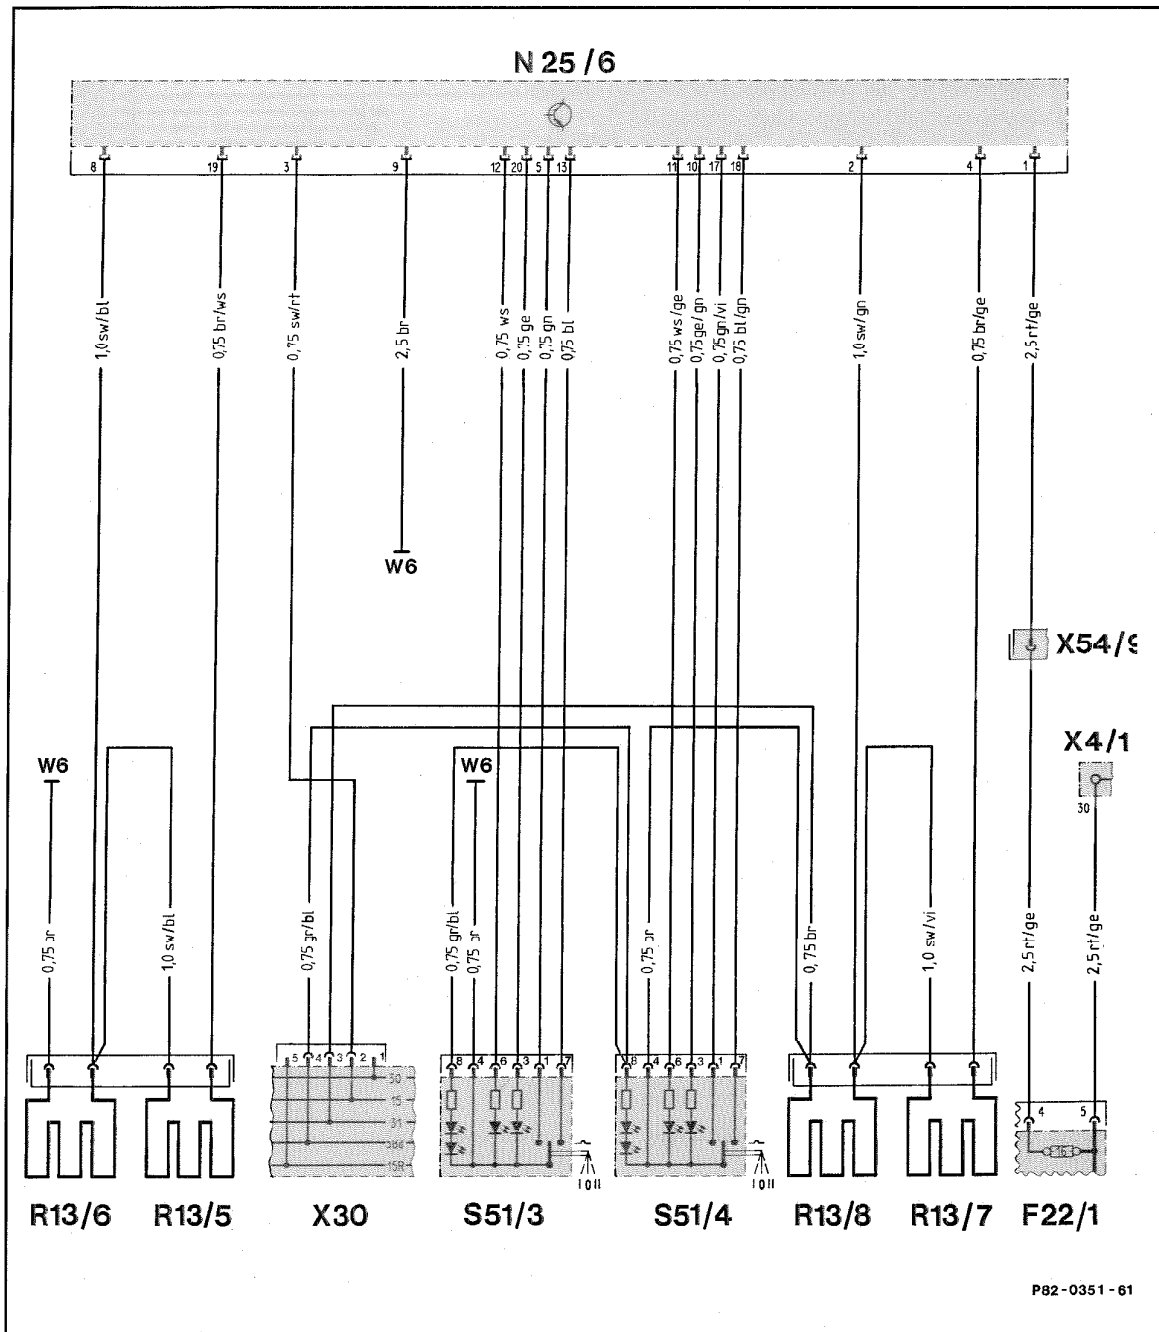

82-0805 Wiring diagrams seat heater with automatic shut-off

Vehicle ident end no. A 439 287

Rear seat heater

P82-0351-61

P82-0351-61

F22/1 Auxiliary fuse holder (trailer hitch/HS)
N25/6 Rear HS control module
R13/5 Left rear seat cushion heater element
R13/6 Left rear backrest heater element
R13/7 Right rear seat cushion heater element
R13/8 Right rear backrest heater element

S51/3 Left rear seat heater switch
S51/4 Right rear seat heater switch
W6 Ground (left wheelhousing in trunk)
X4/1 Terminal block (circuit 30, interior) (2-pole)
X30 Accessory equipment connector block
X54/9 Heated seats voltage supply connector (2-pole)