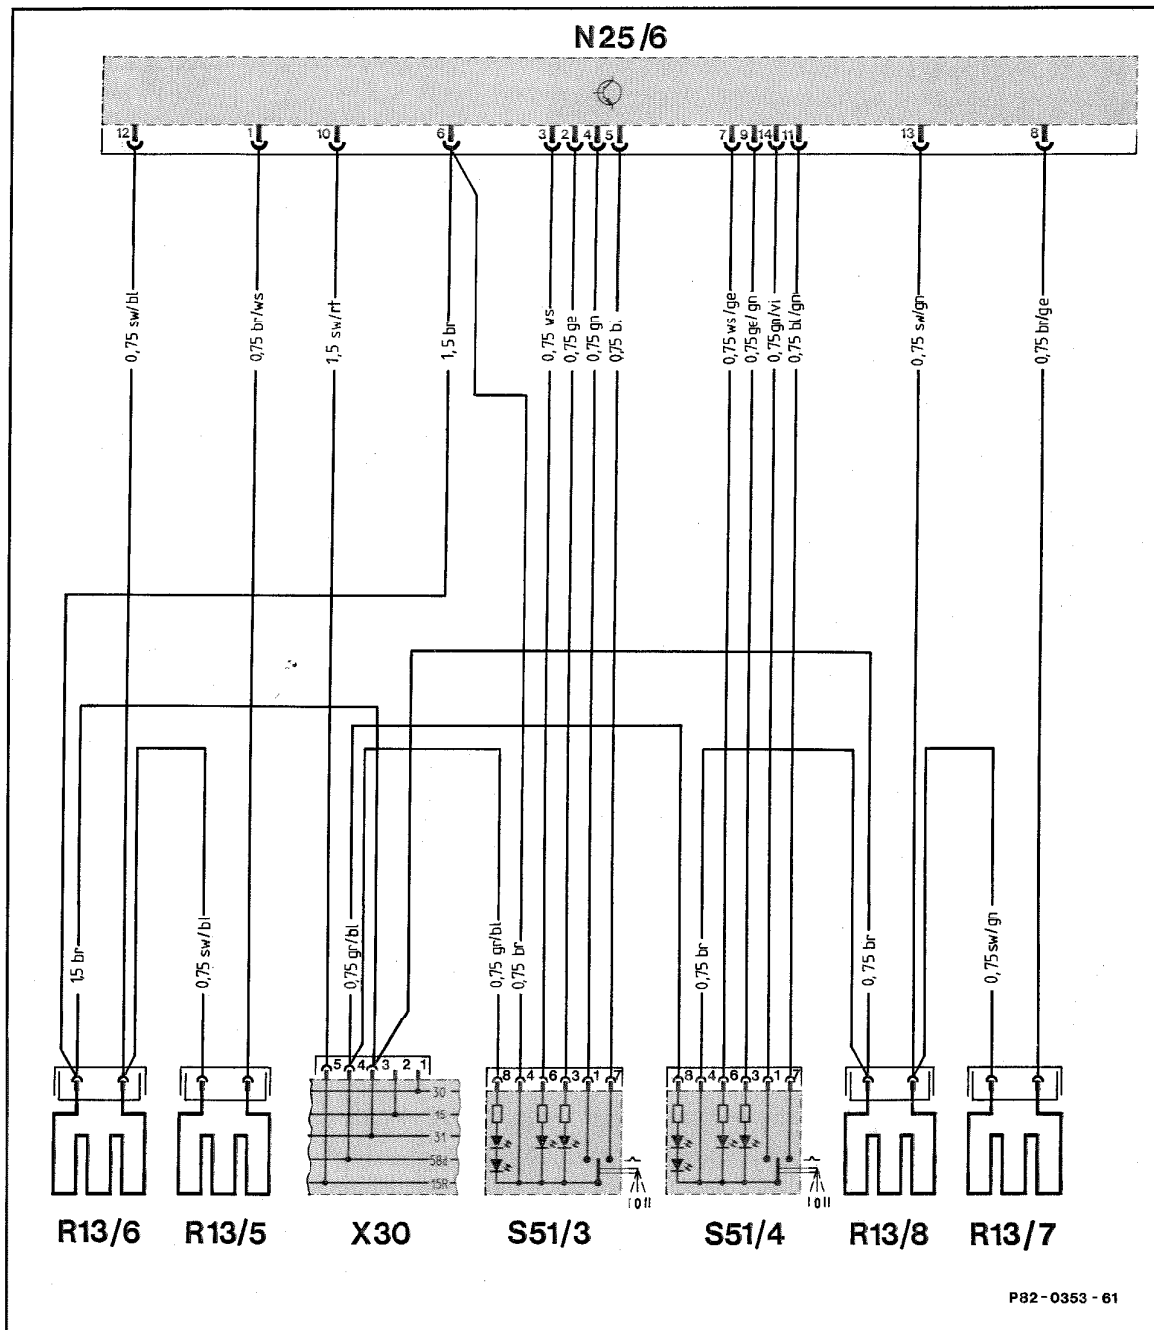

82-0805 Wiring diagrams seat heater with automatic shut-off

Vehicle ident end no. 388 215

Seat heater rear

P82-0353-61

P82-0353-61

N25/6 Rear HS control module
R13/5 Left rear seat cushion heater element
R13/6 Left rear backrest heater element
R13/7 Right rear seat cushion heater element

R13/8 Right rear backrest heater element
S51/3 Left rear seat heater switch
S51/4 Right rear seat heater switch
X30 Accessory equipment connector block