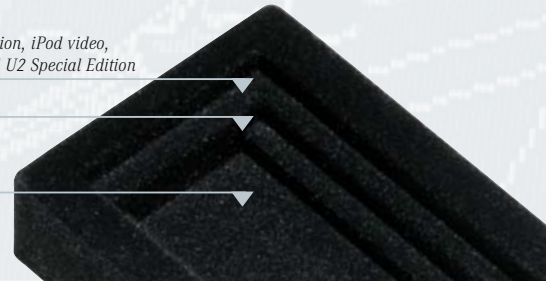

iPod mini

iPod nano

iPod Cradle*

This black felt-lined cradle holds your iPod in the glovebox. The soft flocked surface blends perfectly into the glovebox and helps protect your iPod against scratches and damage.