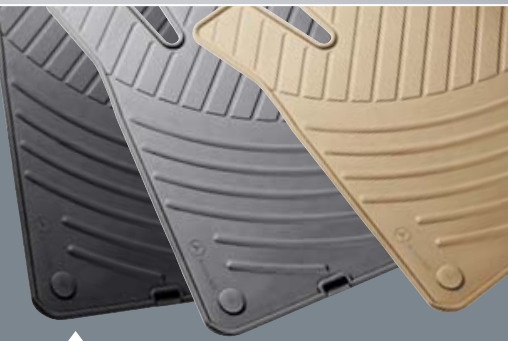

All-Season Floor Mat Set

These custom-designed rubber floor mats are a great way to keep the carpet in your CLK-Class in top condition. Deep channels trap water, mud and melting snow. Easy to clean. Four mats per set. Available in Black, Gray or Beige.