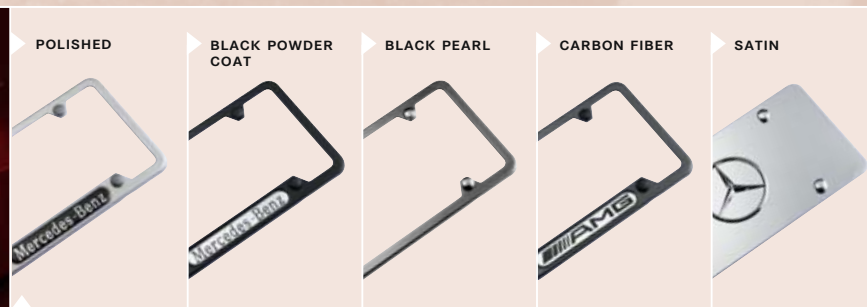

Wheel Locking Bolts

Chrome-plated wheel locking bolts can provide a subtle but effective security touch to your CLK-Class, helping to protect your light alloy wheels and tires from theft.

APPEARANCE

Wood & Leather Steering Wheel

These high-shine chromed exterior mirror housings perfectly complement the sparkling range of coordinating exterior refinements. | Also pictured on page 6 |

Chrome Door Handle Inserts

Help protect your finish from scratches and show an added touch of style with a set of two chrome door handle inserts.

Trunk Handle

Made of stainless steel in polished or satin finish, this trunk handle attaches to the trunk lid to help prevent fingerprints and reduce the possibility of scratching the finish on your CLK-Class.

License Plate Frames

Choose from several quality solid stainless steel frame designs in an assortment of durable finishes to enhance the appearance of your license plates without blocking registration tags in all four corner locations. Design styles include: Mercedes-Benz Logo frame, Slimline frame, AMG Logo frame, and Star Marquis solid plate. Please see *INDEX* for finish options for each design.