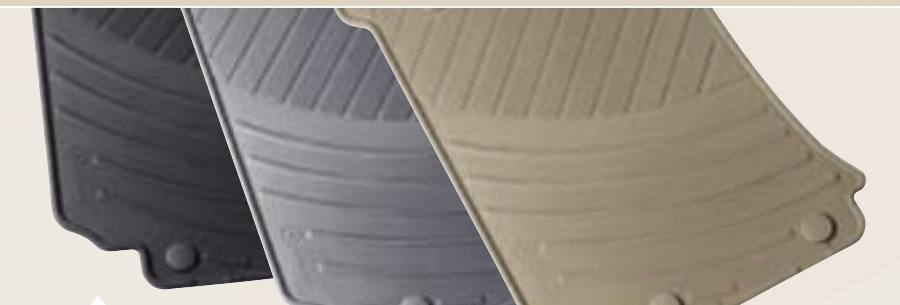

All-Season Floor Mat Set

These custom-designed rubber floor mats are a great way to keep the carpet in your C-Class in top condition. Deep channels trap water, mud and melting snow. Easy to clean. Four mats per set. Available in black, grey or beige.