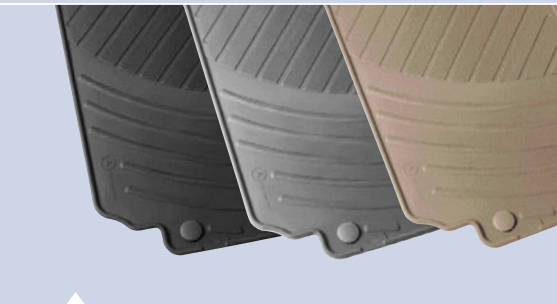

UTILITY & CARE

Anti-Slip Mat

Prevents slipping of the items placed in the trunk. Tailored to fit dimensions of the cargo area. Made of oil resistant polyester.

Cargo Area Tray

Protect the floor of your trunk with this durable, easy-to-clean plastic insert with 2" sides. Formed to fit the trunk of the SL-Class.