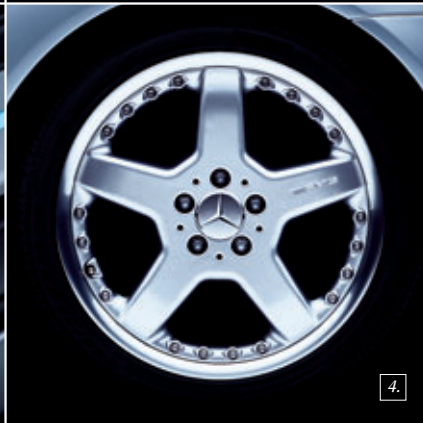

AMG front apron

☐ ☐	models without headlamp cleaning system, without PARKTRONIC	page 80	7.	B6 603 6251
☐ ☐	models without headlamp cleaning system, with PARKTRONIC			B6 603 6253
☐ ☐	models with headlamp cleaning system, without PARKTRONIC			B6 603 6252
☐ ☐	models with headlamp cleaning system, with PARKTRONIC			B6 603 6254

AMG rear apron

☐ ☐	models with standard silencer, without PARKTRONIC			B6 603 6256
☐ ☐	models with standard silencer, with PARKTRONIC			B6 603 6257
☐ ☐	models with AMG rear silencer, without PARKTRONIC	page 79	10.	B6 603 6258
☐ ☐	models with AMG rear silencer, with PARKTRONIC			B6 603 6259

AMG side skirts

☐ ☐	all models	page 80	7.-10.	B6 603 6255

AMG rear spoiler lip, painted in vehicle colour¹⁾

☐ ☐	all models	page 79	10.	A171 790 0088

AMG tail lights

☐ ☐	all models	page 79		B6 602 0951

AMG door sill panels

☐ ☐	not illuminated			B6 602 1046
☐ ☐	illuminated		3.	B6 602 1027

AMG floor mats

☐ ☐	complete set (2 mats) for LHD models			B6 603 7094
☐ ☐	driver's mat for LHD models			B6 603 7096
☐ ☐	complete set (2 mats) for RHD models			B6 603 7095
☐ ☐	driver's mat for RHD models			B6 603 7097