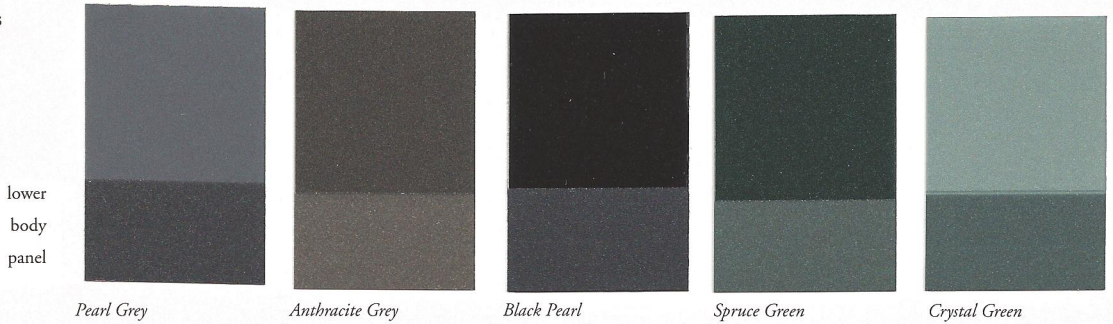

Burgundy

Palomino

Grey

Leather

Black

Creme Beige

Blue

Parchment†

Dark Brown

Stone Pine Green

Palomino

Burgundy

Saddle†

Grey

The upholstery chips shown are representations of color and texture only. They are not actual upholstery samples. The 500 E is available in Black, Blue, Dark Brown, Creme Beige, and Grey leather. Sportline Package: The 190 E 2.6 and the 300 E Sportline models are available in Black, Blue, Dark Brown, Creme Beige, and Grey leather. The 300 CE is available in Black, Blue, Dark Brown, Palomino, Creme Beige, Stone Pine Green, Burgundy and Grey leather. † 300 SD, 300 SE, 400 SE, 500 SEL, 600 SEL, 300 SL, 500 SL only.

**EXTERIOR PAINTWORK**

**Standard Colors**

**Metallic Colors**

The 500 E will be available with metallic paintwork only.

<sup>§</sup> Not available for S-Class models.    \* Not available for S-Class and 300 SL and 500 SL models.

<sup>‡</sup> Consult your dealer for availability.

<sup>§</sup> Note: the darker lower body panel shown for Signal Red is for 190 and 300 Class models. The lighter lower body panel is for the 300 SL and 500 SL models.