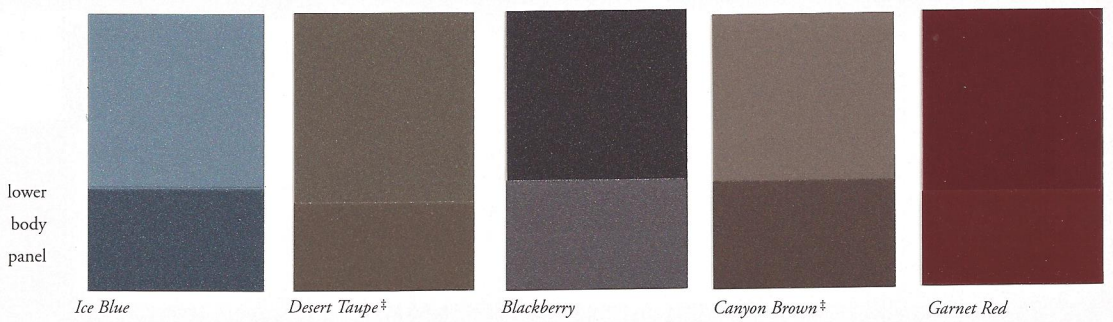

Burgundy

Palomino

Grey

Leather

Black

Creme Beige

Blue

Parchment†

Dark Brown

Stone Pine Green

Palomino

Burgundy

Saddle†

Grey

The upholstery chips shown are representations of color and texture only. They are not actual upholstery samples. The 500 E is available in Black, Blue, Dark Brown, Creme Beige, and Grey leather. Sportline Package: The 190 E 2.6 and the 300 E Sportline models are available in Black, Blue, Dark Brown, Creme Beige, and Grey leather. The 300 CE is available in Black, Blue, Dark Brown, Palomino, Creme Beige, Stone Pine Green, Burgundy and Grey leather. † 300 SD, 300 SE, 400 SE, 500 SEL, 600 SEL, 300 SL, 500 SL only.

**EXTERIOR PAINTWORK**

**Standard Colors**

**Metallic Colors**

The 500 E will be available with metallic paintwork only.

<sup>§</sup> Not available for S-Class models.    \* Not available for S-Class and 300 SL and 500 SL models.

<sup>‡</sup> Consult your dealer for availability.

<sup>§</sup> Note: the darker lower body panel shown for Signal Red is for 190 and 300 Class models. The lighter lower body panel is for the 300 SL and 500 SL models.