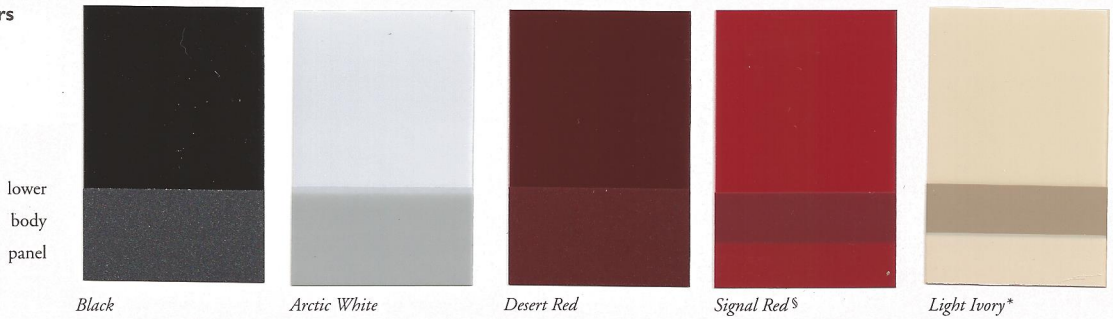

Burgundy

Palomino

Grey

Leather

Black

Creme Beige

Blue

Parchment†

Dark Brown

Stone Pine Green

Palomino

Burgundy

Saddle†

Grey

The upholstery chips shown are representations of color and texture only. They are not actual upholstery samples. The 500 E is available in Black, Blue, Dark Brown, Creme Beige, and Grey leather. Sportline Package: The 190 E 2.6 and the 300 E Sportline models are available in Black, Blue, Dark Brown, Creme Beige, and Grey leather. The 300 CE is available in Black, Blue, Dark Brown, Palomino, Creme Beige, Stone Pine Green, Burgundy and Grey leather. † 300 SD, 300 SE, 400 SE, 500 SEL, 600 SEL, 300 SL, 500 SL only.

**EXTERIOR PAINTWORK**

**Standard Colors**

**Metallic Colors**

The 500 E will be available with metallic paintwork only.

<sup>§</sup> Not available for S-Class models.    \* Not available for S-Class and 300 SL and 500 SL models.

<sup>‡</sup> Consult your dealer for availability.

<sup>§</sup> Note: the darker lower body panel shown for Signal Red is for 190 and 300 Class models. The lighter lower body panel is for the 300 SL and 500 SL models.