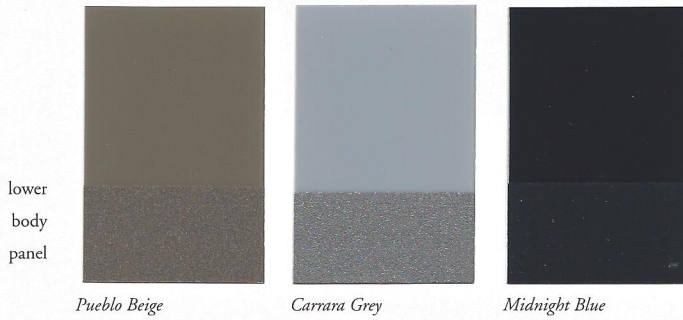

Burgundy

Palomino

Grey

Leather

Black

Creme Beige

Blue

Parchment†

Dark Brown

Stone Pine Green

Palomino

Burgundy

Saddle†

Grey

The upholstery chips shown are representations of color and texture only. They are not actual upholstery samples. The 500 E is available in Black, Blue, Dark Brown, Creme Beige, and Grey leather. Sportline Package: The 190 E 2.6 and the 300 E Sportline models are available in Black, Blue, Dark Brown, Creme Beige, and Grey leather. The 300 CE is available in Black, Blue, Dark Brown, Palomino, Creme Beige, Stone Pine Green, Burgundy and Grey leather. † 300 SD, 300 SE, 400 SE, 500 SEL, 600 SEL, 300 SL, 500 SL only.

**EXTERIOR PAINTWORK**

**Standard Colors**

**Metallic Colors**

The 500 E will be available with metallic paintwork only.

<sup>§</sup> Not available for S-Class models.    \* Not available for S-Class and 300 SL and 500 SL models.

<sup>‡</sup> Consult your dealer for availability.

<sup>§</sup> Note: the darker lower body panel shown for Signal Red is for 190 and 300 Class models. The lighter lower body panel is for the 300 SL and 500 SL models.