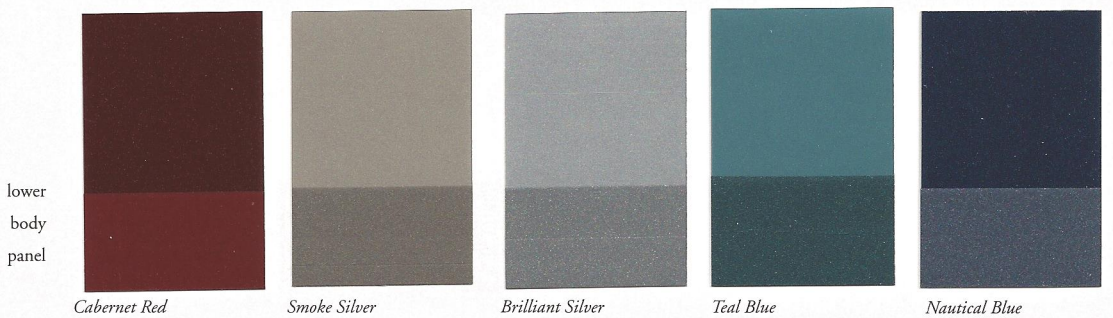

Burgundy

Palomino

Grey

Leather

Black

Creme Beige

Blue

Parchment†

Dark Brown

Stone Pine Green

Palomino

Burgundy

Saddle†

Grey

The upholstery chips shown are representations of color and texture only. They are not actual upholstery samples. The 500 E is available in Black, Blue, Dark Brown, Creme Beige, and Grey leather. Sportline Package: The 190 E 2.6 and the 300 E Sportline models are available in Black, Blue, Dark Brown, Creme Beige, and Grey leather. The 300 CE is available in Black, Blue, Dark Brown, Palomino, Creme Beige, Stone Pine Green, Burgundy and Grey leather. † 300 SD, 300 SE, 400 SE, 500 SEL, 600 SEL, 300 SL, 500 SL only.

**EXTERIOR PAINTWORK**

**Standard Colors**

**Metallic Colors**

The 500 E will be available with metallic paintwork only.

<sup>§</sup> Not available for S-Class models.    \* Not available for S-Class and 300 SL and 500 SL models.

<sup>‡</sup> Consult your dealer for availability.

<sup>§</sup> Note: the darker lower body panel shown for Signal Red is for 190 and 300 Class models. The lighter lower body panel is for the 300 SL and 500 SL models.