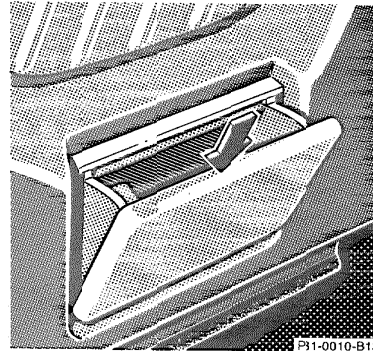

P81-0010-B13

rear ashtrays

To remove ashtray from center console:
Push sliding knob (1) toward the right to eject the insert.

To remove ashtray from rear door:
Hold left and right side of insert and pull up.

To install ashtray:
Install insert into ashtray frame and push down to engage.