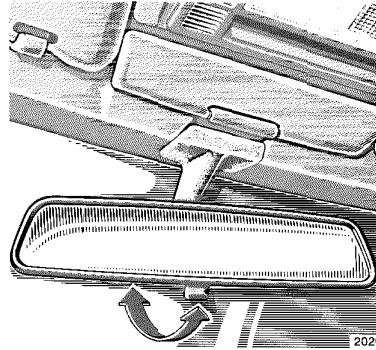

## Inside and Exterior Rear View Mirrors

### Inside Rear View Mirror

Use your inside mirror to determine the size and distance of objects seen in the passenger side convex mirror.

### Antiglare Night Position

Tilt the mirror to the antiglare night position using the lever at its lower edge.