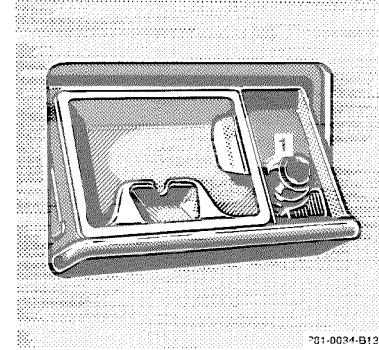

P81-0034-B13A

Lighter

Turn key in steering lock to position 1 or 2.

Push in lighter (1); it will pop out automatically when hot.

Warning!

Never touch the heating element or sides of lighter, hold at knob only.