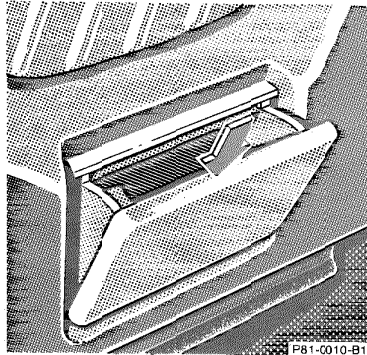

P81-0010-B13

rear ashtrays

To remove ashtray from center console:
Push slicing knob (1) toward the right to eject the insert.

To remove ashtray from rear door:
Hold left and right side of insert and pull up.

To instal ashtray:
Install insert into ashtray frame and push down to engage.