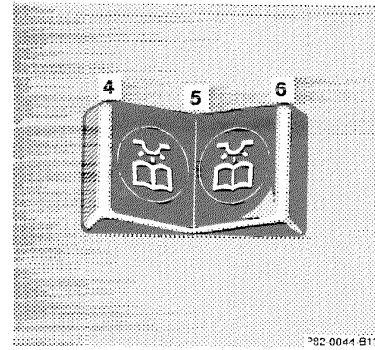

Seat Belt Warning System

With the key in steering lock position 2, an audible warning sounds for a short time if the driver's seat belt is not fastened.

When someone enters the car, the reminder lamp, located in the center console, flashes for a short time to remind all occupants to fasten seat belts.

Interior Lighting

The switches are located above the inside rear view mirror.

Interior Lamps

- 1 Interior lamps are switched on, and off delayed, when unlocking or locking the vehicle, or when opening or closing either door. However, there will be no delay when the key is in steering lock position 2.
- 2 Interior lamps switched off.
- 3 Interior lamps switched on continuously.