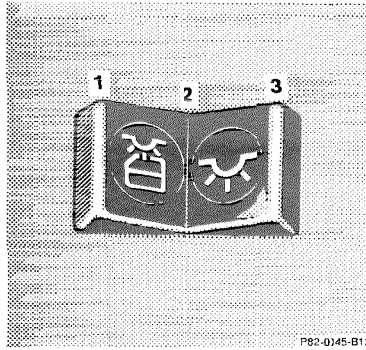

Seat Belt Warning System

With the key in steering lock position 2, an audible warning sounds for a short time if the driver's seat belt is not fastened.

When someone enters the car, the reminder lamp, located in the center console, flashes for a short time to remind all occupants to fasten seat belts.

Interior Lighting

The switches are located above the inside rear view mirror.

Interior Lamps

- 1 Interior lamps are switched on, and off delayed, when unlocking or locking the vehicle, or when opening or closing either door. However, there will be no delay when the key is in steering lock position 2.
- 2 Interior lamps switched off.
- 3 Interior lamps switched on continuously.